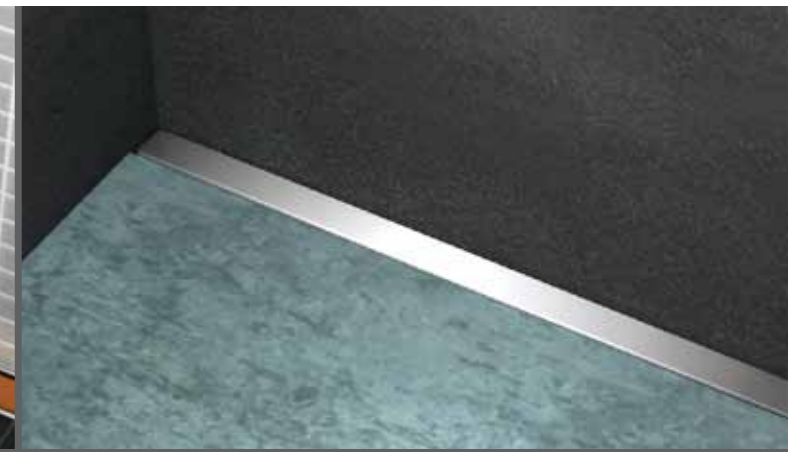

Panel

Panel without frame.