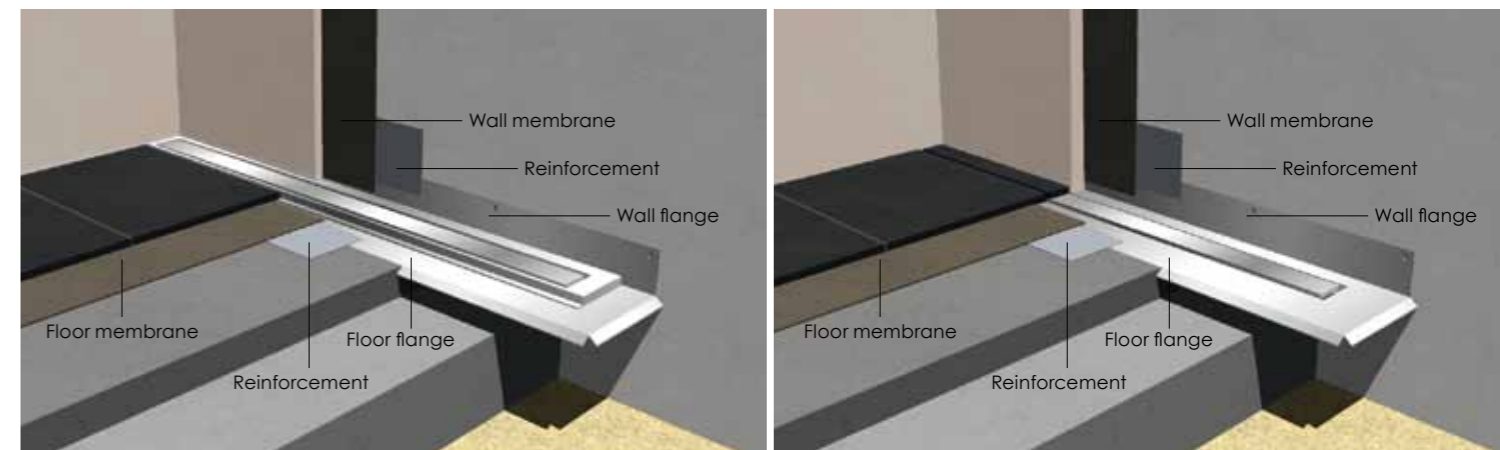

Custom

Custom with frame.

unidrain

HighLine

Azure mosaic tiles. Pearls in all the colours of the rainbow. Your favourite type of wood. Or a black, minimalist glass screen. Whether you want your bathroom drain to be attention-grabbing or practically invisible, HighLine is the perfect solution. This exclusive new line from Unidrain replaces the traditional grating with a panel, a cassette or a base, and makes it possible for you to give your bathroom your own individual look. So whether your wish list says steel, Corian®, glass, tiles, wood, aluminium or another material, HighLine gives you amazing design freedom when it comes to the visible part of the drain. HighLine was developed specially for Unidrain's globally patented technology, and integrates quickly and easily with all our drain fittings.

OUR
SOLUTION

YOUR
DESIGN

Custom

Custom without frame.

SIMPLE. SAFE. CONVINCING.

When you choose HighLine, you choose a one-of-a-kind solution that's both easier and quicker to work with than the other products. Unidrain's drain fittings are placed up against the wall, and precisely because they are fixed to the wall, the patented vertical wall flanges ensure a totally watertight overlap with the walls' membrane. In the same way, the horizontal floor flanges ensure watertight overlap with the floor membrane and tiles.

With frame.

Without frame.

FUNCTIONAL DESIGN AT FLOOR HEIGHT

HighLine was developed by architects and has been thought through down to the smallest details – as with all Unidrain's products. The design is exclusive and offers new, creative ways to design your bathroom with small or large tiles. The floor only needs slopes from one side, and there's no need for cumbersome tile cutting. This makes the tiling and fitting quick and easy.