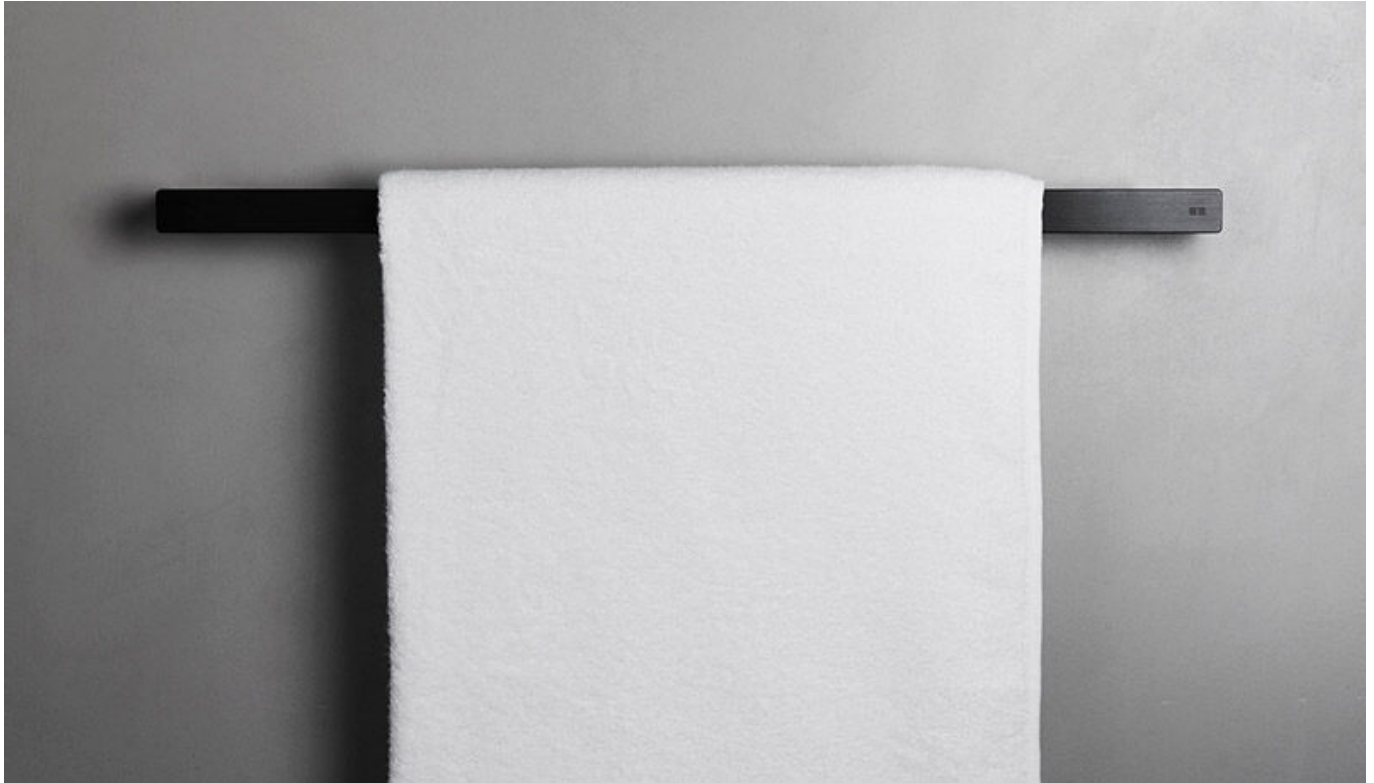

# PRODUCT SHEET

Reframe Collection towel bar (Black )

**SKU 7084**

**VVS Number 775668301**

Towel rail with unique bracket structure, to ensure that the rail is firmly mounted on the wall. Screws are included.

Reframe Collection towel bar (Black ) - Towel bar - Black

Item Number	GTIN	Net Weight
7084	05707692010861	4.0000
Weight Packaging Base	Material	Depth
0.85	Stainless steel (AISI 304)	50

Height

25

Surface

PVD (Physical  
Vapour  
Deposition)

Width

605

Color

Black